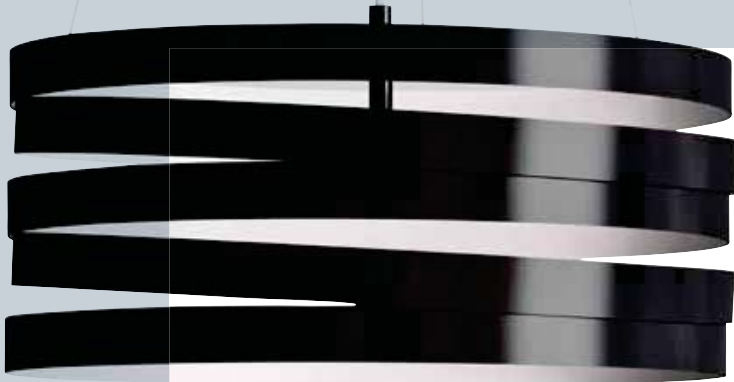

BAND

SOSPENSIONE
SUSPENSION

Materiali/Materials:

Metallo/Metal

Finitura/Finish:

Bianco/White

Nero/Black

Foglia oro/Gold leaf

Foglia argento/Silver leaf

Foglia rame/Copper leaf

Bianco-foglia oro/White-gold leaf

Bianco-foglia argento/White-silver leaf

Nero-foglia oro/Black-gold leaf

S50:

Dimensioni/Measurements:

Ø 50 cm H 30 cm H tot. 150 cm

3xE27 LED - 8xG9 LED

LED: 24W down - 9W up