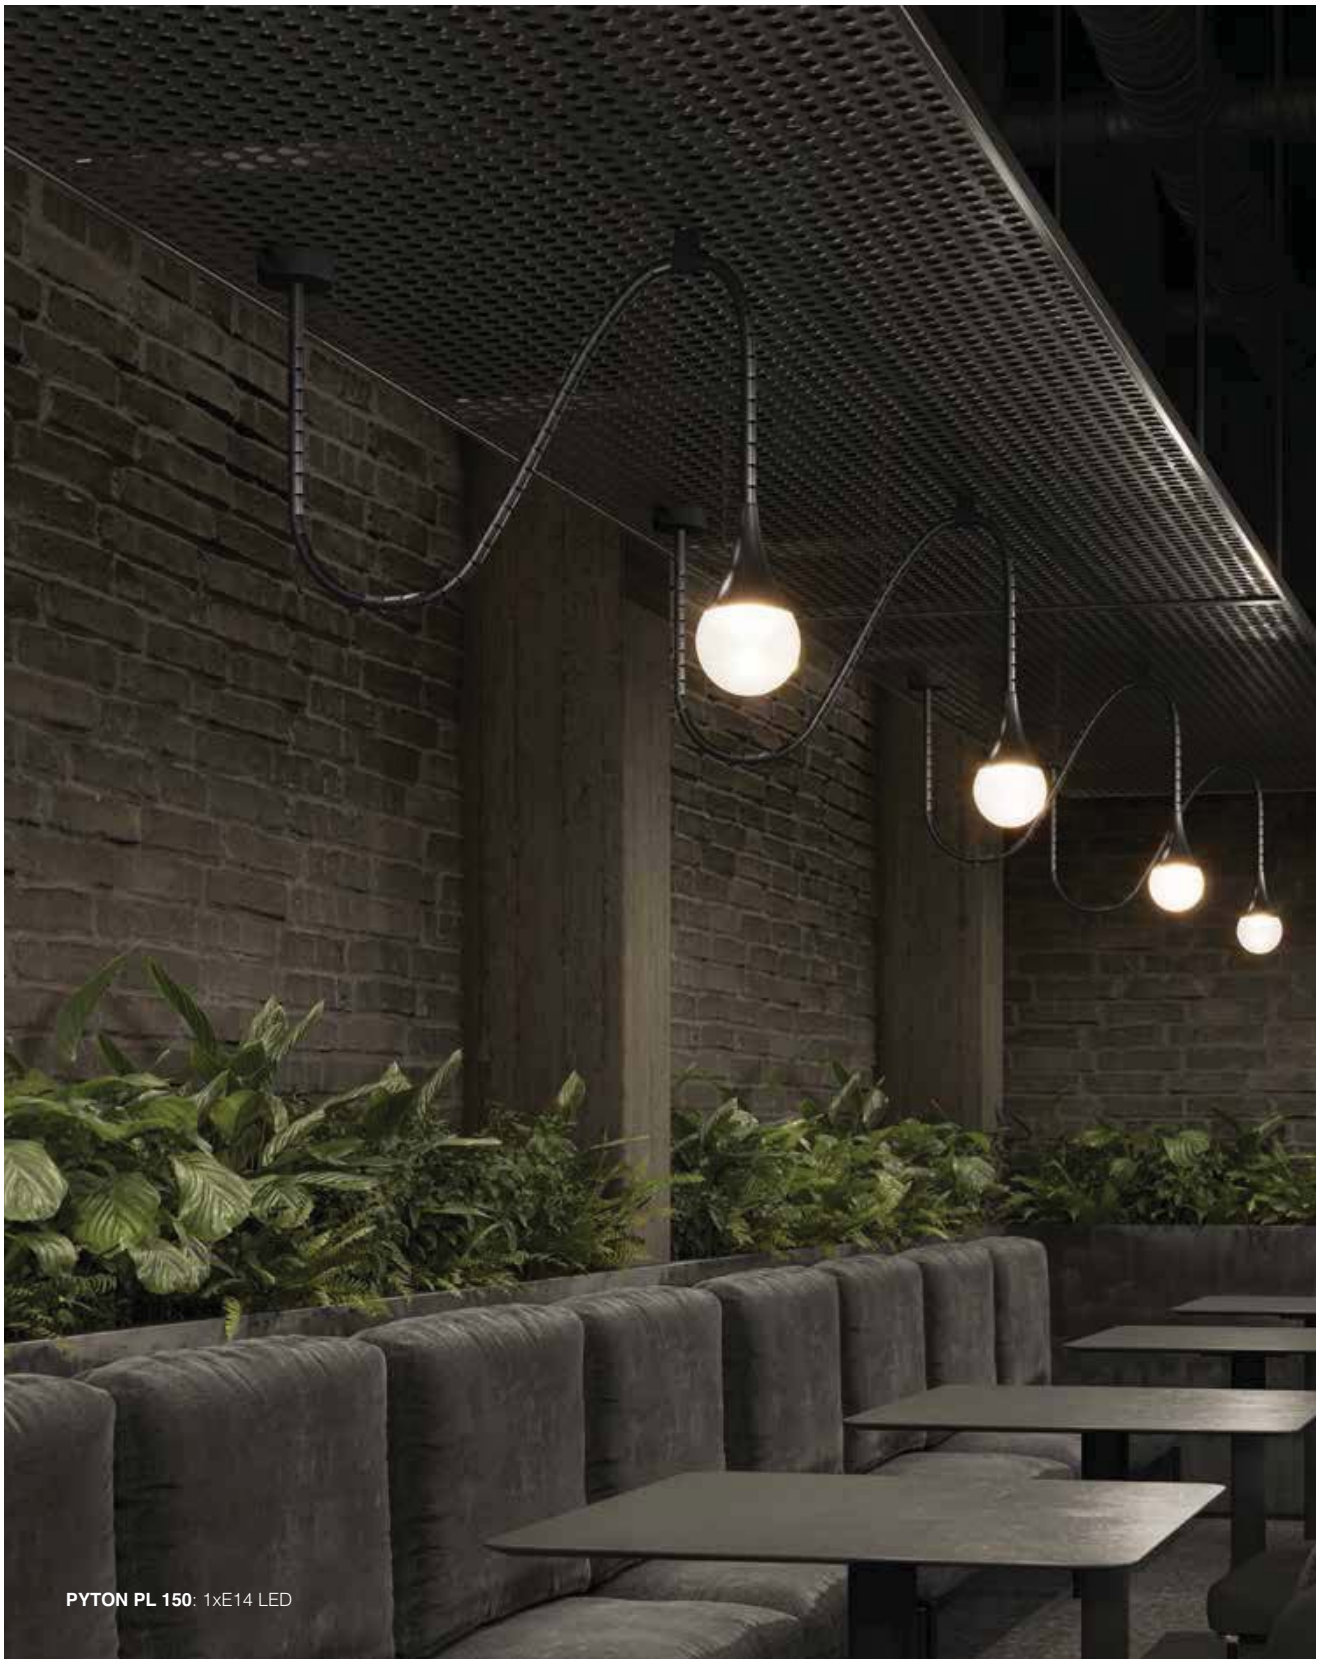

PYTON PL 150: 1x E14 LED

P
Y
T
O
N